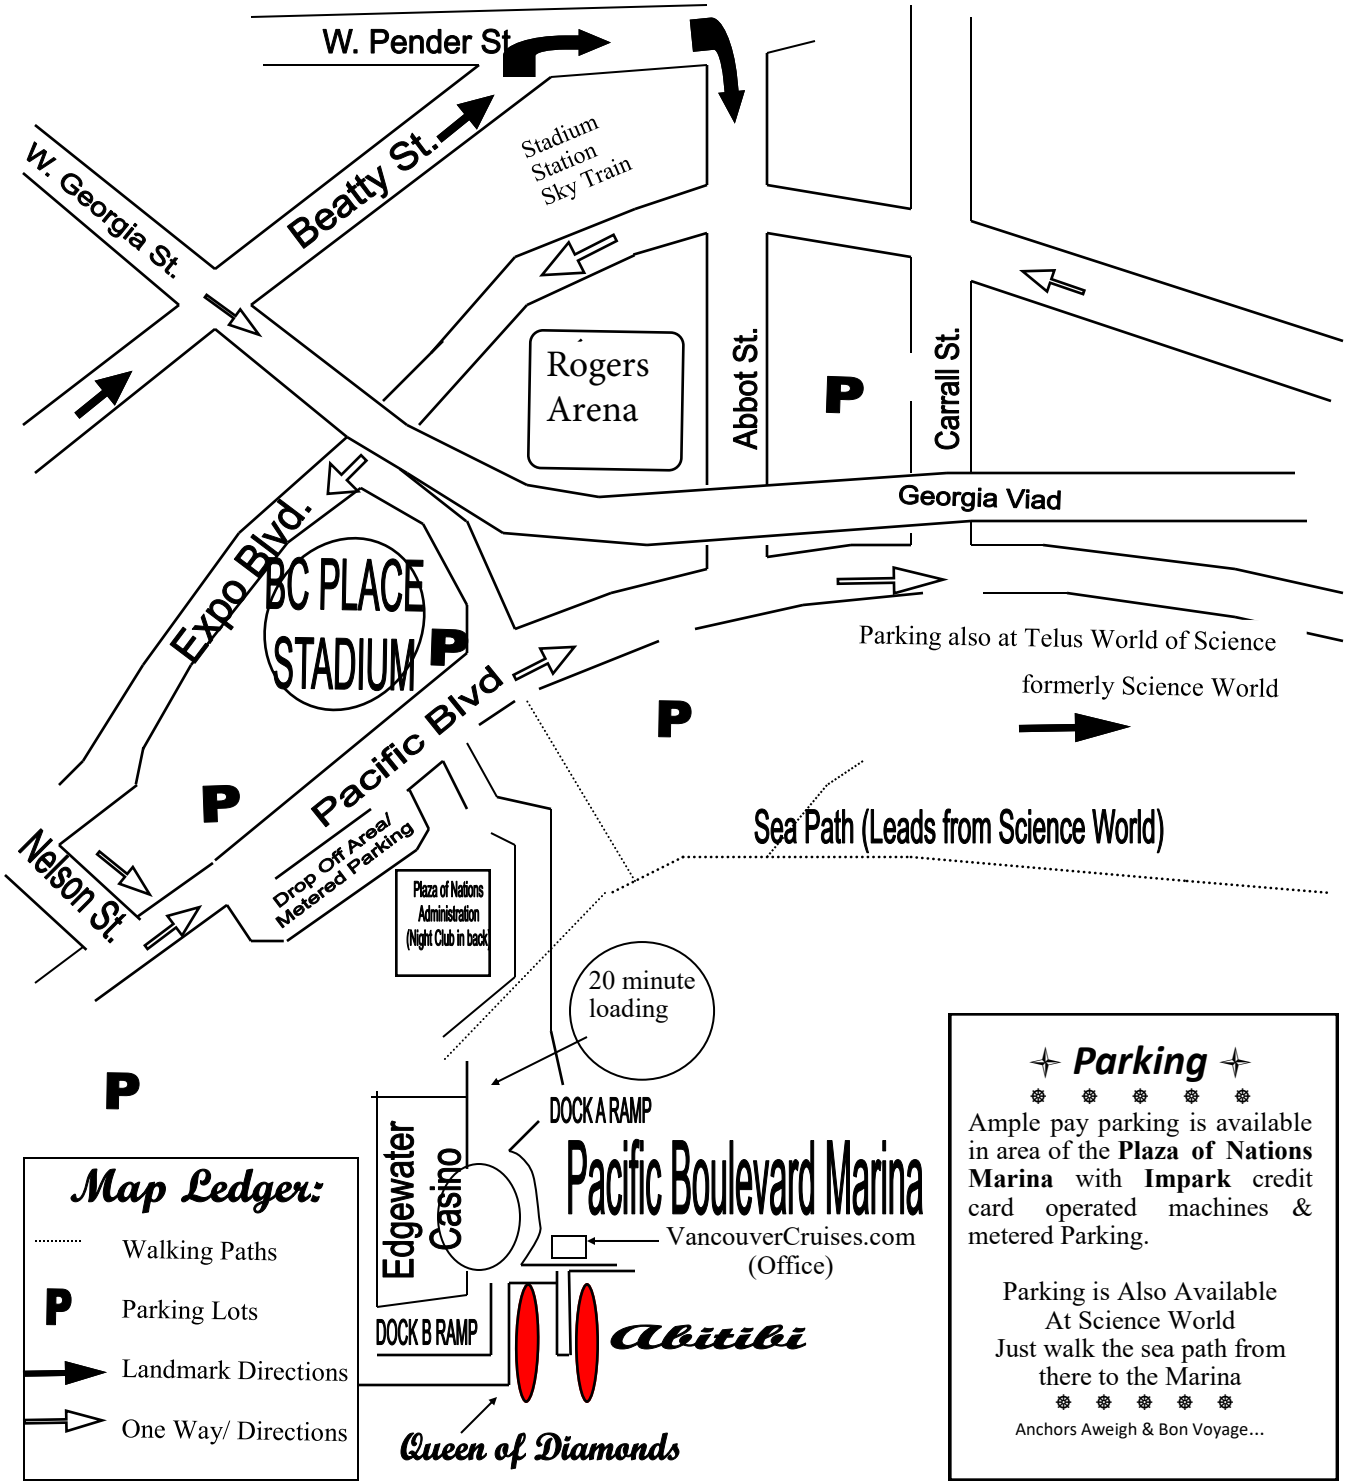

🌀 Location, Location, Location 🌀

Located One Block South East of BC Place Stadium or Two Blocks South of Rogers Arena at Dock B - Pacific Boulevard Marina (waterfront S.E. from 750 Pacific Blvd Plaza of Nations)

Mailing Address Only: PO Box 2277 Station Main Terminal, Vancouver, B.C., V6B 3W5

www.vancouvercruises.com