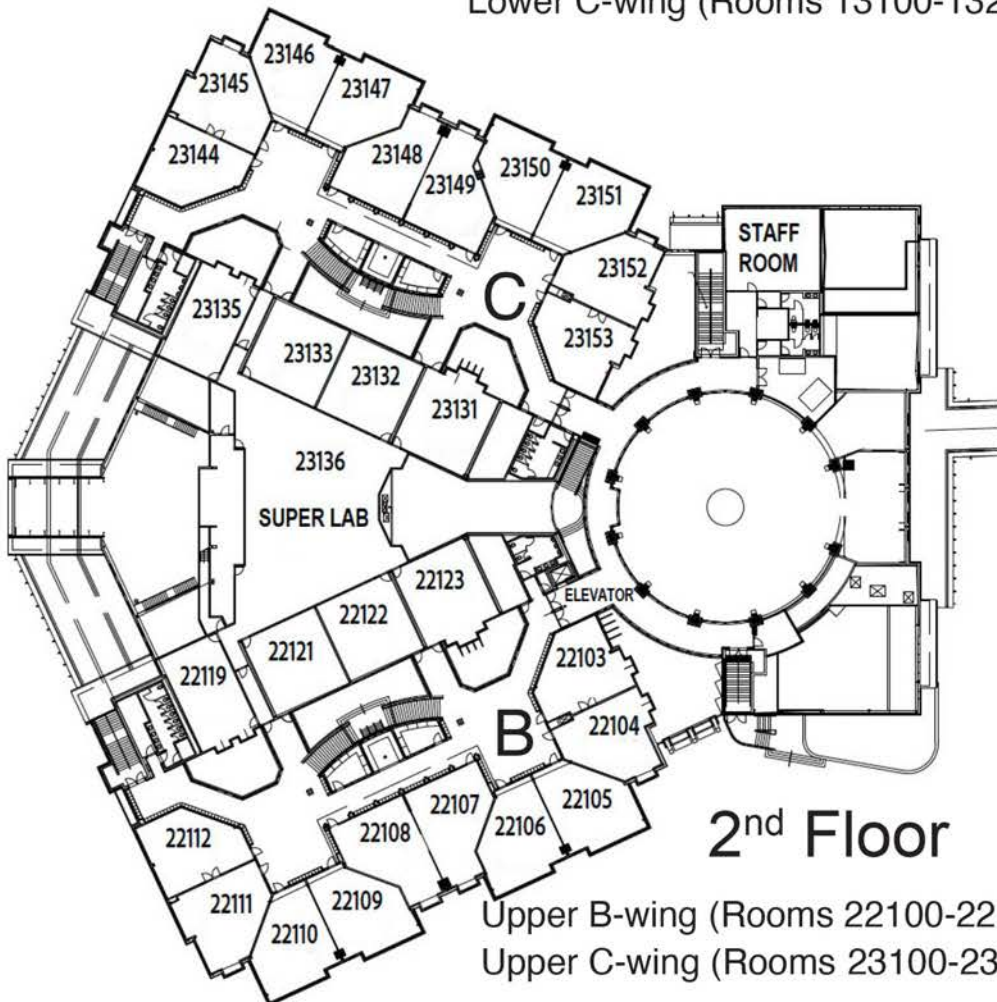

1st Floor

Lower B-wing (Rooms 12100-12161)
 Lower C-wing (Rooms 13100-13201)

2nd Floor

Upper B-wing (Rooms 22100-22126)
 Upper C-wing (Rooms 23100-23153)

McMath Secondary School

4251 GARRY ST
 RICHMOND BC
 V7E 2T9

Teacher	Teacher Location
Airey	23133
Anderson	23151
Arena	Counselling suite
Arvanitis	Counselling suite
Awadalla	22105
Bagnall	Counselling suite
Belonio	Rotunda
Cheema	12150
Chen, A.	12134
Chen, S.	Rotunda
Cheung	Rotunda
Chien	13164
Cong	23147
Cooper	23150
Cowin	22111
Crowe, M.	13166 (Tech Ed dept)
Crowe, C.	12172 (Tech Ed dept)
Fernandez	Cadd Lab Enter through Library
Fréchette	Rotunda
Garner	11216 (Theatre Room)
Gasmi	22112
Grondin	Rotunda
Hass	11205
Jagdeo	23149
Kato	13199 (Textiles room)
L'Abbé	23144
Laub	13184
Lee, K	13197
Lee, D (librarian)	Library
Leong	Rotunda
Li-Hindson	12147
Lim	Rotunda
Loren	23152
Lui, F	Rotunda
Lui, J	23513
Mahli	22104
Milholm	22108
Mrsic	Rotunda
Nerreter	12150
Newton	12138
Pao	22107
Phillpotts	Rotunda
Prince	C13181
Radakovich	Rotunda
Riddell	13201
Salameh	22106
Scarr	Rotunda
Sharma	13185
Sidhu	Rotunda
Simonneaux	21345
Smirfitt	23148
Sun, J	13183
Sun, Y (for Ms. Shu)	13162
Thiessen	Rotunda
Thinghuus	13187
Tran	Rotunda
Xiao	Rotunda
Yeung	Rotunda
Yuen	Rotunda